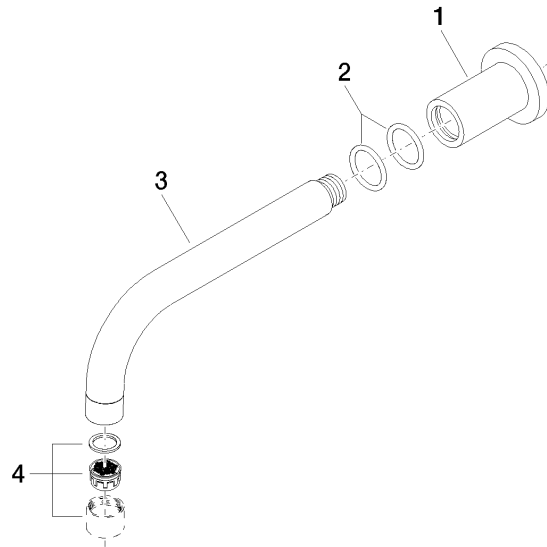

TARA Bath spout for wall mounting - Champagne (22kt Gold)

TARA

13 801 892

- 200mm projection
- circular normal flow
- rosette Ø 55 mm
- hole diameter 37 mm
- 1/2" connection
- max. flow 29 l/min at 3 bar flow pressure
- WRAS 1811020

Recommended miscellaneous

- Concealed wall elbow -** 35 085 970 90
- max. recess depth 163 mm
 - min. recess depth 90 mm

13 801 892

mm [inches]

Flow rate chart

Certificates

LGA_18923.

13 801 892

Spare parts list

No.	Item Number	Name	Quantity used	Delivery time
1	09 27 89 009-47	rosette	1	30
2	90 14 10 025 00 90	seal	2	2
3	04 28 22 198 20-47	spout	1	30
4	90 23 01 024 00-47	aerator	1	30