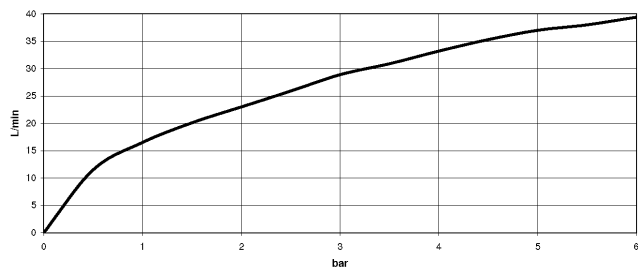

Recommended miscellaneous

- Concealed wall elbow -** 35 085 970 90
- max. recess depth 163 mm
 - min. recess depth 90 mm

13 801 892

mm [inches]

Flow rate chart

Certificates

LGA_18923.

13 801 892