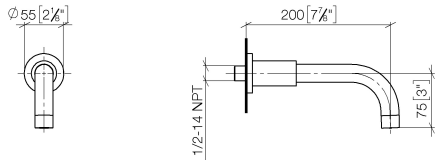

TARA Bath spout for wall mounting - Champagne (22kt Gold)

TARA

13 801 892

- 200mm projection
- circular normal flow
- rosette Ø 55 mm
- hole diameter 37 mm
- 1/2" connection
- max. flow 29 l/min at 3 bar flow pressure
- WRAS 1811020

Recommended miscellaneous

- Concealed wall elbow -** 35 085 970 90
- max. recess depth 163 mm
 - min. recess depth 90 mm

13 801 892

mm [inches]

Flow rate chart

Certificates

LGA_18923.

13 801 892